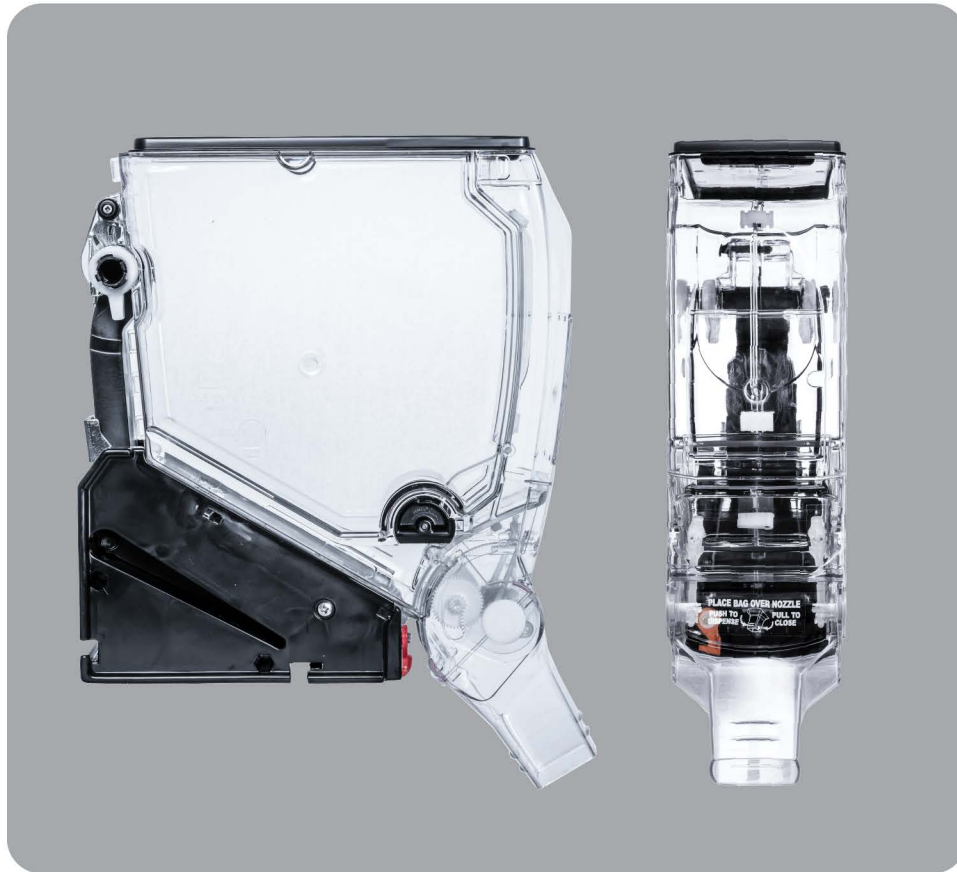

GD1500 Pull-down Gravity Bin

Product Dimensions:

- ▶ 16.25" **L** x 6" **W** x 17.5" **H** (*Total Height including Spout = 21")
- ▶ 41.28 cm **L** x 15.24 cm **W** x 44.45 cm **H** (*Total Height including Spout = 53.34 cm)

Product Capacity:

- ▶ 4 Gallons / 15 Liters

Material:

- ▶ Eastman Tritan Copolyester TX1001 and TX2001

Country of Origin:

- ▶ New Zealand

Certifications:

- ▶ Intertek Certification to NSF/ANSI 2 Standards