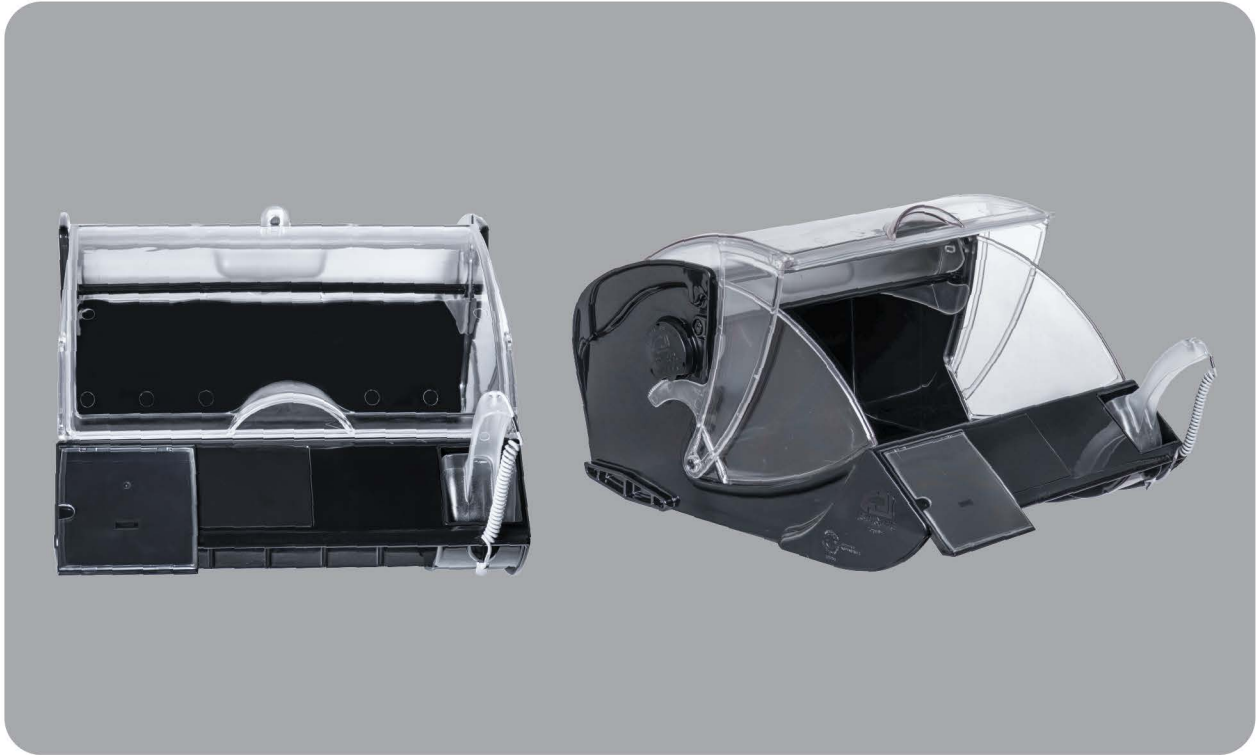

13803B Large Scoop Bin

Product Dimensions:

- ▶ 20.5" **L** x 15 ³/₈" **W** x 11.75" **H** (*Total Height with Lid Open = 14")
- ▶ 52.07 cm **L** x 39.05 cm **W** x 29.85 cm **H** (*Total Height with Lid Open = 35.56 cm)

Product Capacity:

- ▶ 5.7 Gallons / 21.5 Liters

Material:

- ▶ Eastman Tritan Copolyester TX1001 and TX2001

Country of Origin:

- ▶ New Zealand

Certifications:

- ▶ Intertek Certification to NSF/ANSI 2 Standards