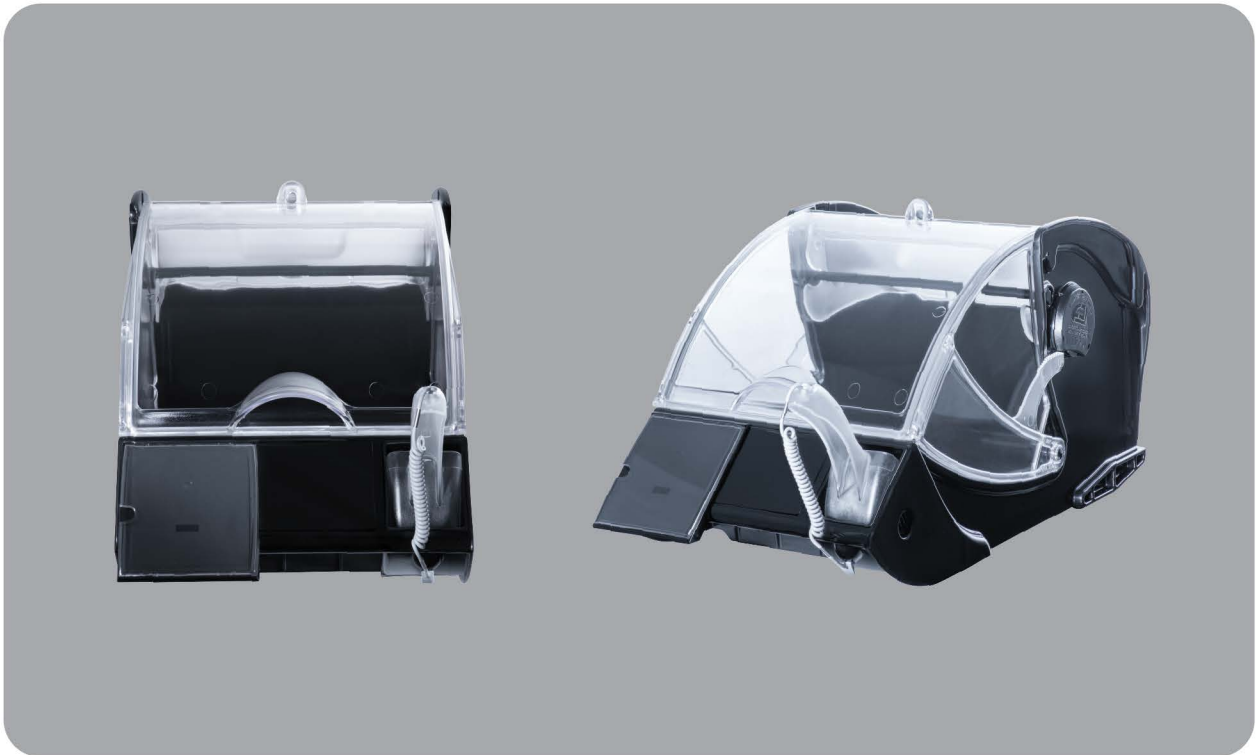

13802B Medium Scoop Bin

Product Dimensions:

- ▶ 20.5" **L** x 11 ²/₃" **W** x 11.75" **H** (*Total Height with Lid Open = 14")
- ▶ 52.07 cm **L** x 29.64 cm **W** x 29.85 cm **H** (*Total Height with Lid Open = 35.56 cm)

Product Capacity:

- ▶ 4.1 Gallons / 15.5 Liters

Material:

- ▶ Eastman Tritan Copolyester TX1001 and TX2001

Country of Origin:

- ▶ New Zealand

Certifications:

- ▶ Intertek Certification to NSF/ANSI 2 Standards