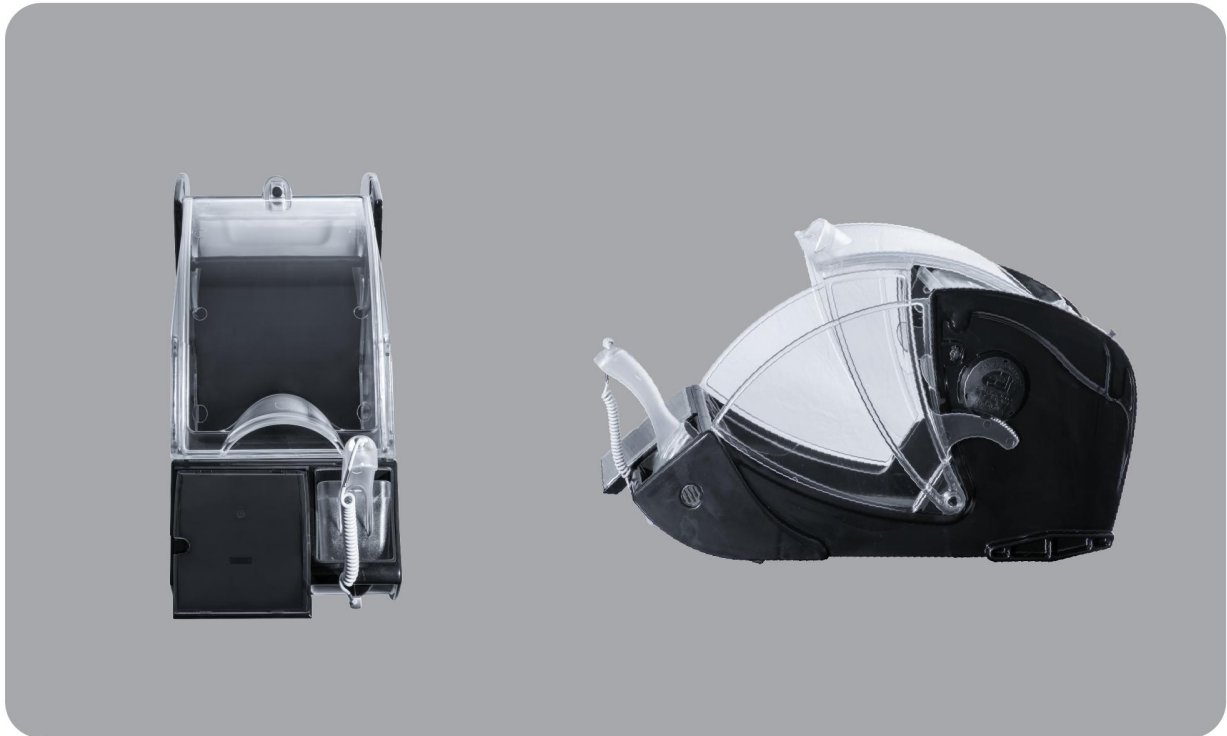

13801B Small Scoop Bin

Product Dimensions:

- ▶ 20.5" **L** x 7 1/3" **W** x 11.75" **H** (*Total Height with Lid Open = 14")
- ▶ 52.07 cm **L** x 18.62 cm **W** x 29.85 cm **H** (*Total Height with Lid Open = 35.56 cm)

Product Capacity:

- ▶ 2.5 Gallons / 9.6 Liters

Material:

- ▶ Eastman Tritan Copolyester TX1001 and TX2001

Country of Origin:

- ▶ New Zealand

Certifications:

- ▶ Intertek Certification to NSF/ANSI 2 Standards